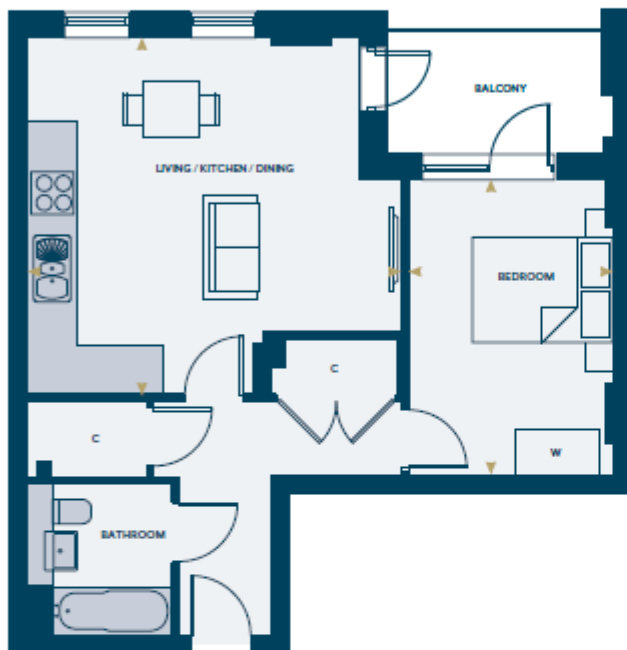

# Flats 1, 7 & 13

566.48 SQ FT (52.6 SQ M)

1<sup>ST</sup> FLOOR

2<sup>ND</sup> FLOOR

3<sup>RD</sup> FLOOR

4<sup>TH</sup> FLOOR

5<sup>TH</sup> FLOOR

## 1 Bedroom – 1 Bathroom Apartment

Living / Kitchen / Dining	5,240mm x 5,270mm	17'19" x 17'30"
Bedroom	4,210mm x 2,870mm	13'80" x 9'42"

- C** Cupboard
- W** Wardrobe
- <>** Measurement points