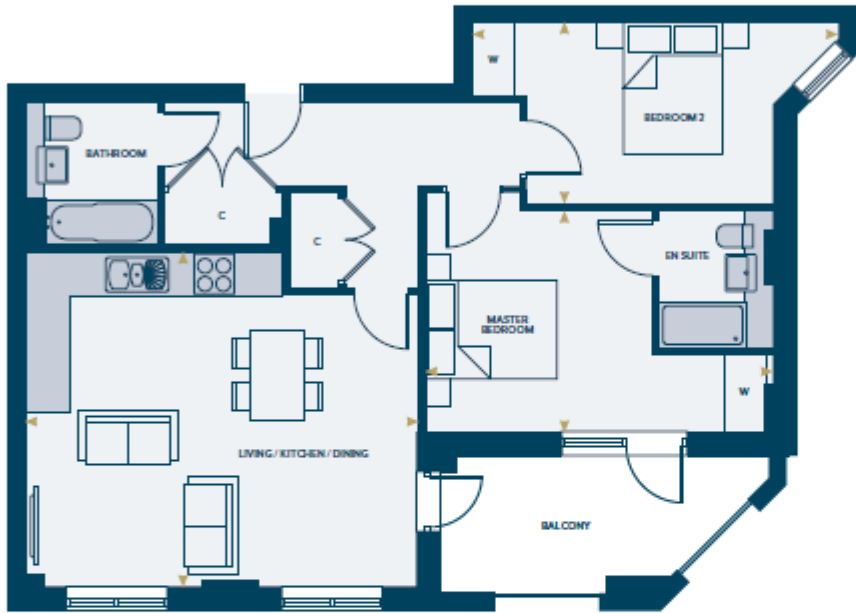

Flats 20 & 26

824.92 SQ FT (76.6 SQ M)

1ST FLOOR

2ND FLOOR

3RD FLOOR

4TH FLOOR

5TH FLOOR

2 Bedrooms – 2 Bathrooms Apartment

Living / Kitchen / Dining	5,070mm x 5,920mm	16'63" x 19'42"
Master Bedroom	3,330mm x 5,200mm	10'93" x 17'06"
Bedroom 2	2,750mm x 5,580mm	9'02" x 18'31"

- C** Cupboard
- W** Wardrobe
- <>** Measurement points