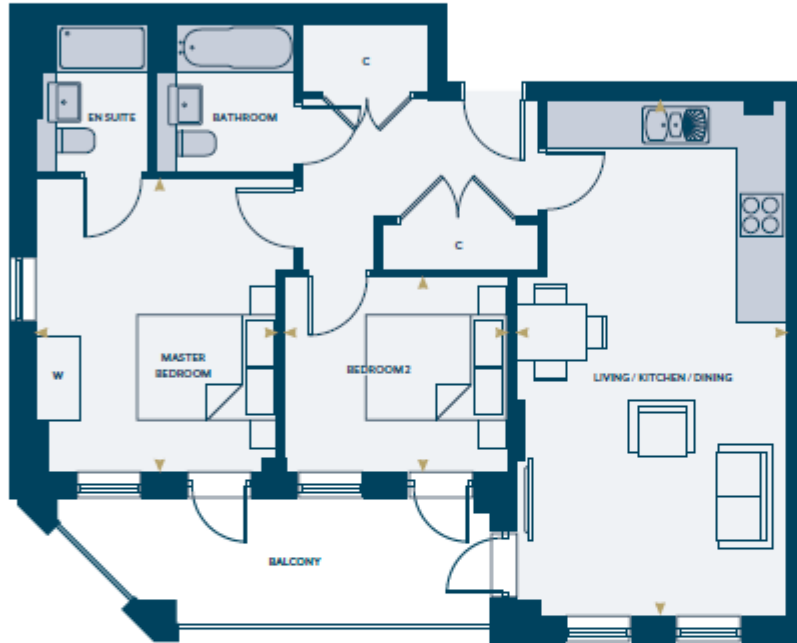

# Flats 22 & 28

762.48 SQ FT (70.8 SQ M)

1<sup>ST</sup> FLOOR

2<sup>ND</sup> FLOOR

3<sup>RD</sup> FLOOR

4<sup>TH</sup> FLOOR

5<sup>TH</sup> FLOOR

## 2 Bedrooms - 2 Bathrooms Apartment

Living / Kitchen / Dining	7,350mm x 3,850mm	24'11" x 12'63"
Master Bedroom	4,160mm x 3,440mm	13'65" x 11'29"
Bedroom 2	2,780mm x 3,190mm	9'12" x 10'47"

**C** Cupboard

**W** Wardrobe

**<>** Measurement points