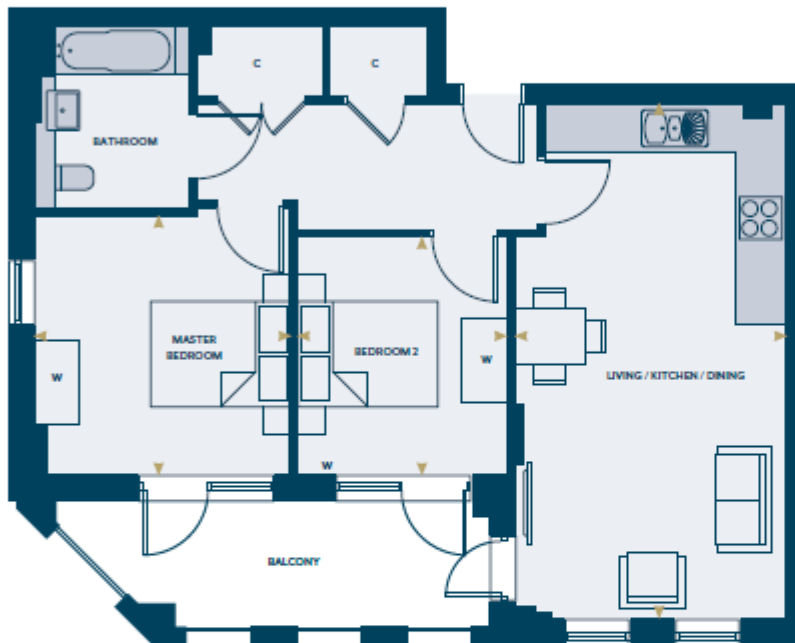

# Flats 4, 10 & 16

762.48 SQ FT (70.8 SQ M)

## 2 Bedrooms – 2 Bathrooms Apartment

|                           |                   |                 |
|---------------------------|-------------------|-----------------|
| Living / Kitchen / Dining | 7,350mm x 3,850mm | 24'11" x 12'63" |
| Master Bedroom            | 3,700mm x 3,650mm | 12'14" x 11'98" |
| Bedroom 2                 | 3,420mm x 3,000mm | 11'22" x 9'84"  |