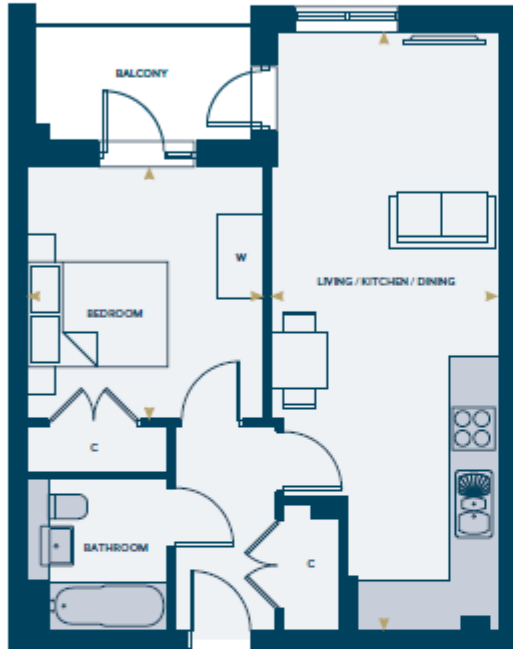

Flats 6, 12, 18, 24 & 30

541.81 SQ FT (50.3 SQ M)

1ST FLOOR

2ND FLOOR

3RD FLOOR

4TH FLOOR

5TH FLOOR

1 Bedroom - 1 Bathroom Apartment

Living / Kitchen / Dining	8,520mm x 3,150mm	27'95" x 10'33"
Bedroom	3,485mm x 3,460mm	11'43" x 11'35"

- C** Cupboard
- W** Wardrobe
- <>** Measurement points