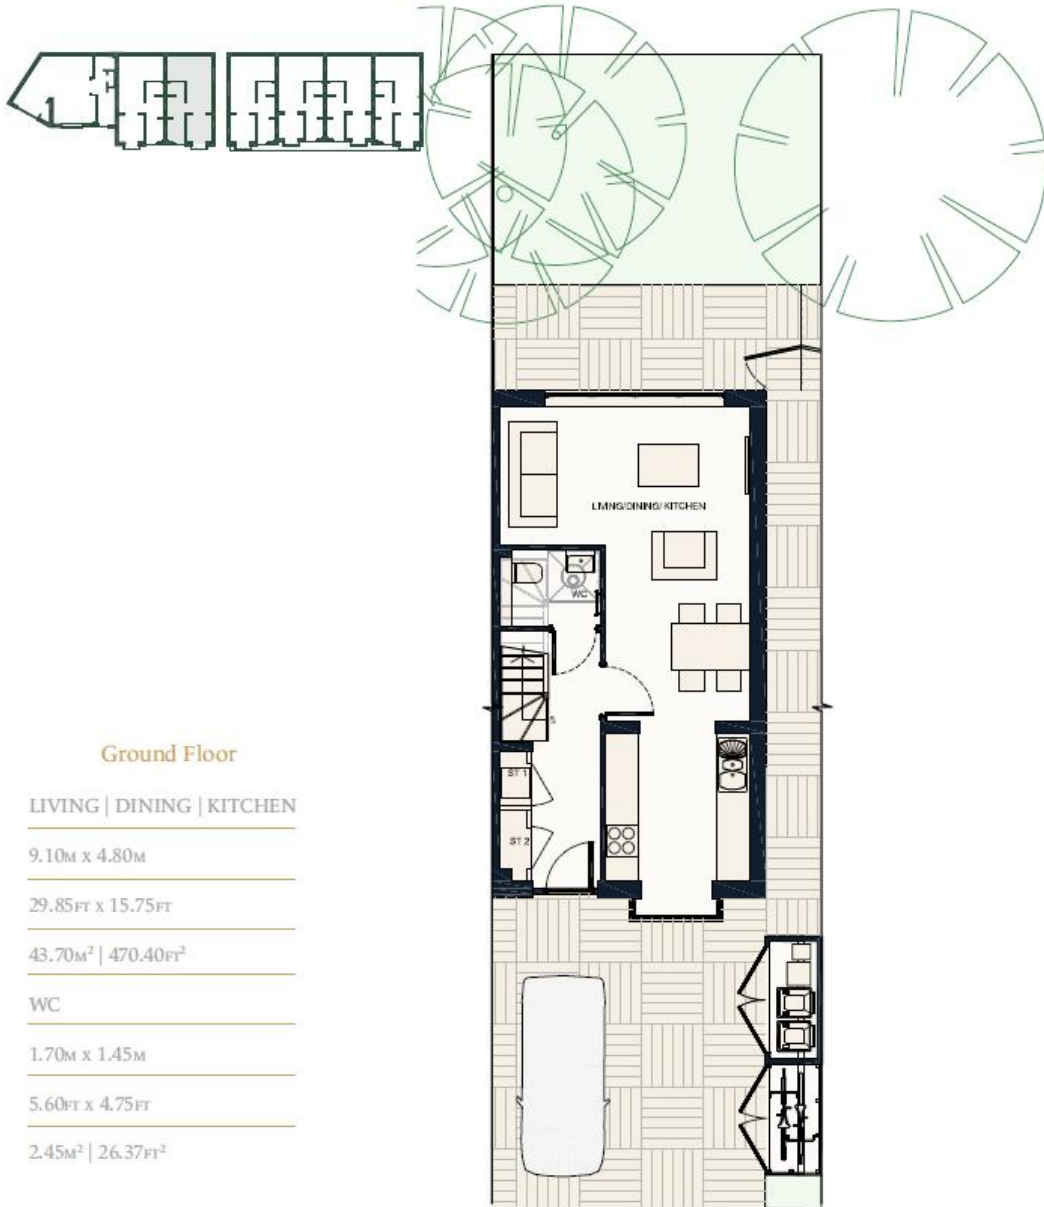

RESIDENCE THREE | GROUND

1216 FT² | 113 M²

Ground Floor

LIVING | DINING | KITCHEN

9.10M x 4.80M

29.85FT x 15.75FT

43.70M² | 470.40FT²

WC

1.70M x 1.45M

5.60FT x 4.75FT

2.45M² | 26.37FT²

RESIDENCE THREE | 1ST & 2ND

TWYFORD COLLECTION

First Floor

Second Floor

BEDROOM ONE	4.15M x 2.80M	13.60FT x 9.20FT	11.60M ² 124.85FT ²
ENSUITE ONE	2.75M x 1.30M	9.00FT x 4.25FT	3.30M ² 38.25FT ²
BEDROOM TWO	4.00M x 2.75M	13.15FT x 8.95FT	11.00M ² 118.40FT ²
ENSUITE TWO	2.55M x 1.70M	8.35FT x 5.60FT	4.35M ² 46.80FT ²
MASTER BEDROOM	3.45M x 3.20M	11.30FT x 10.50FT	11.05M ² 118.65FT ²
MASTER ENSUITE	3.15M x 1.00M	10.35FT x 3.30FT	3.15M ² 34.15FT ²