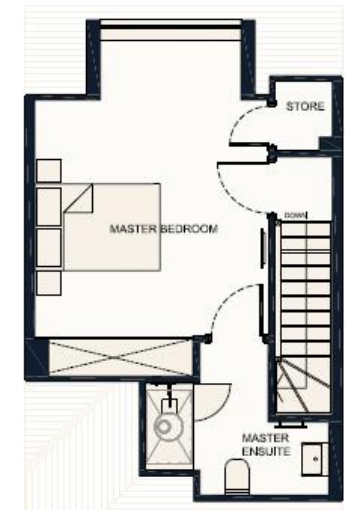

RESIDENCE TWO | GROUND

1260 FT² | 117.1 M²

Ground Floor

LIVING | DINING | KITCHEN

9.10M x 4.80M

29.85FT x 15.75FT

43.70M² | 47.40FT²

WC

1.70M x 1.45M

5.60FT x 4.75FT

2.45M² | 26.37FT²

RESIDENCE TWO | 1ST & 2ND

TWYFORD COLLECTION

First Floor

Second Floor

BEDROOM ONE	4.15M x 2.80M	13.60FT x 9.20FT	11.60M ² 124.85FT ²
ENSUITE ONE	2.75M x 1.20M	9.00FT x 3.95FT	3.30M ² 35.50FT ²
BEDROOM TWO	4.00M x 2.75M	13.15FT x 8.95FT	11.00M ² 118.40FT ²
ENSUITE TWO	2.55M x 1.70M	8.35FT x 5.60FT	4.35M ² 46.80FT ²
MASTER BEDROOM	3.85M x 3.75M	12.65FT x 12.30FT	12.45M ² 134.00FT ²
MASTER ENSUITE	2.45M x 2.05M	8.05FT x 6.75FT	5.00M ² 53.80FT ²